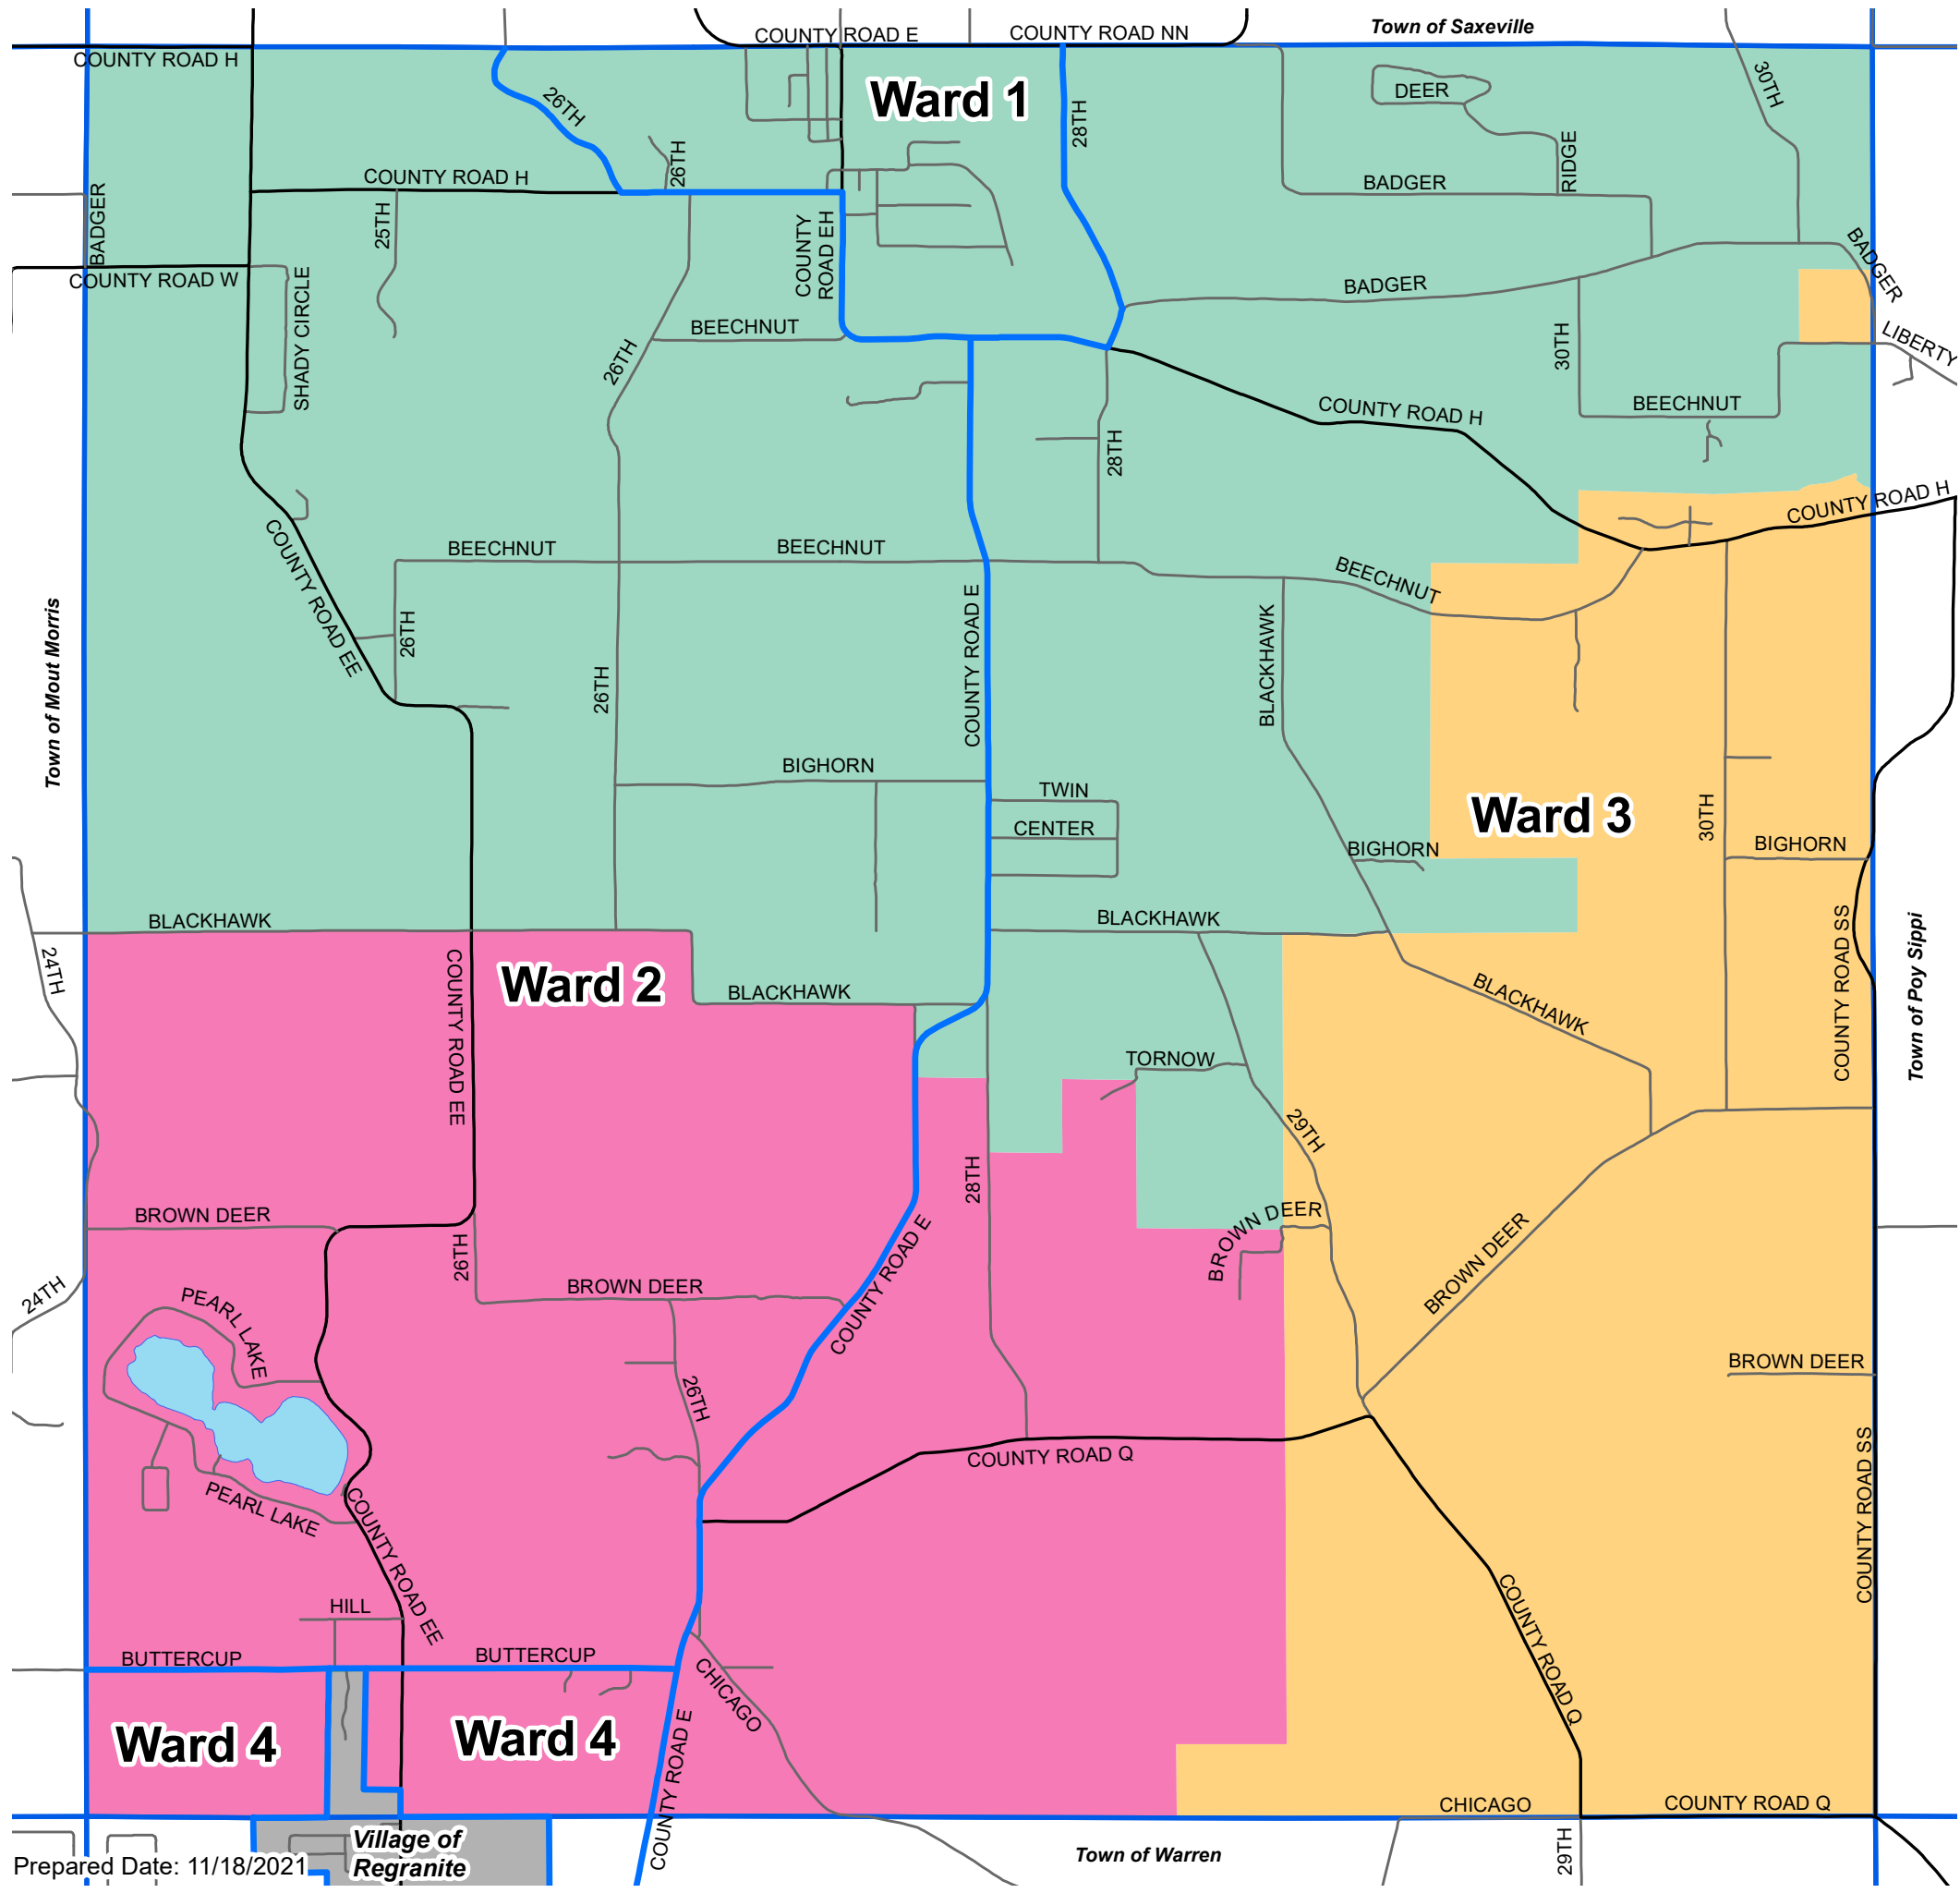

Town of Leon School Districts

Legend

- School District
 - Berlin Area
 - Wautoma Area
 - Wild Rose
- Ward Boundaries